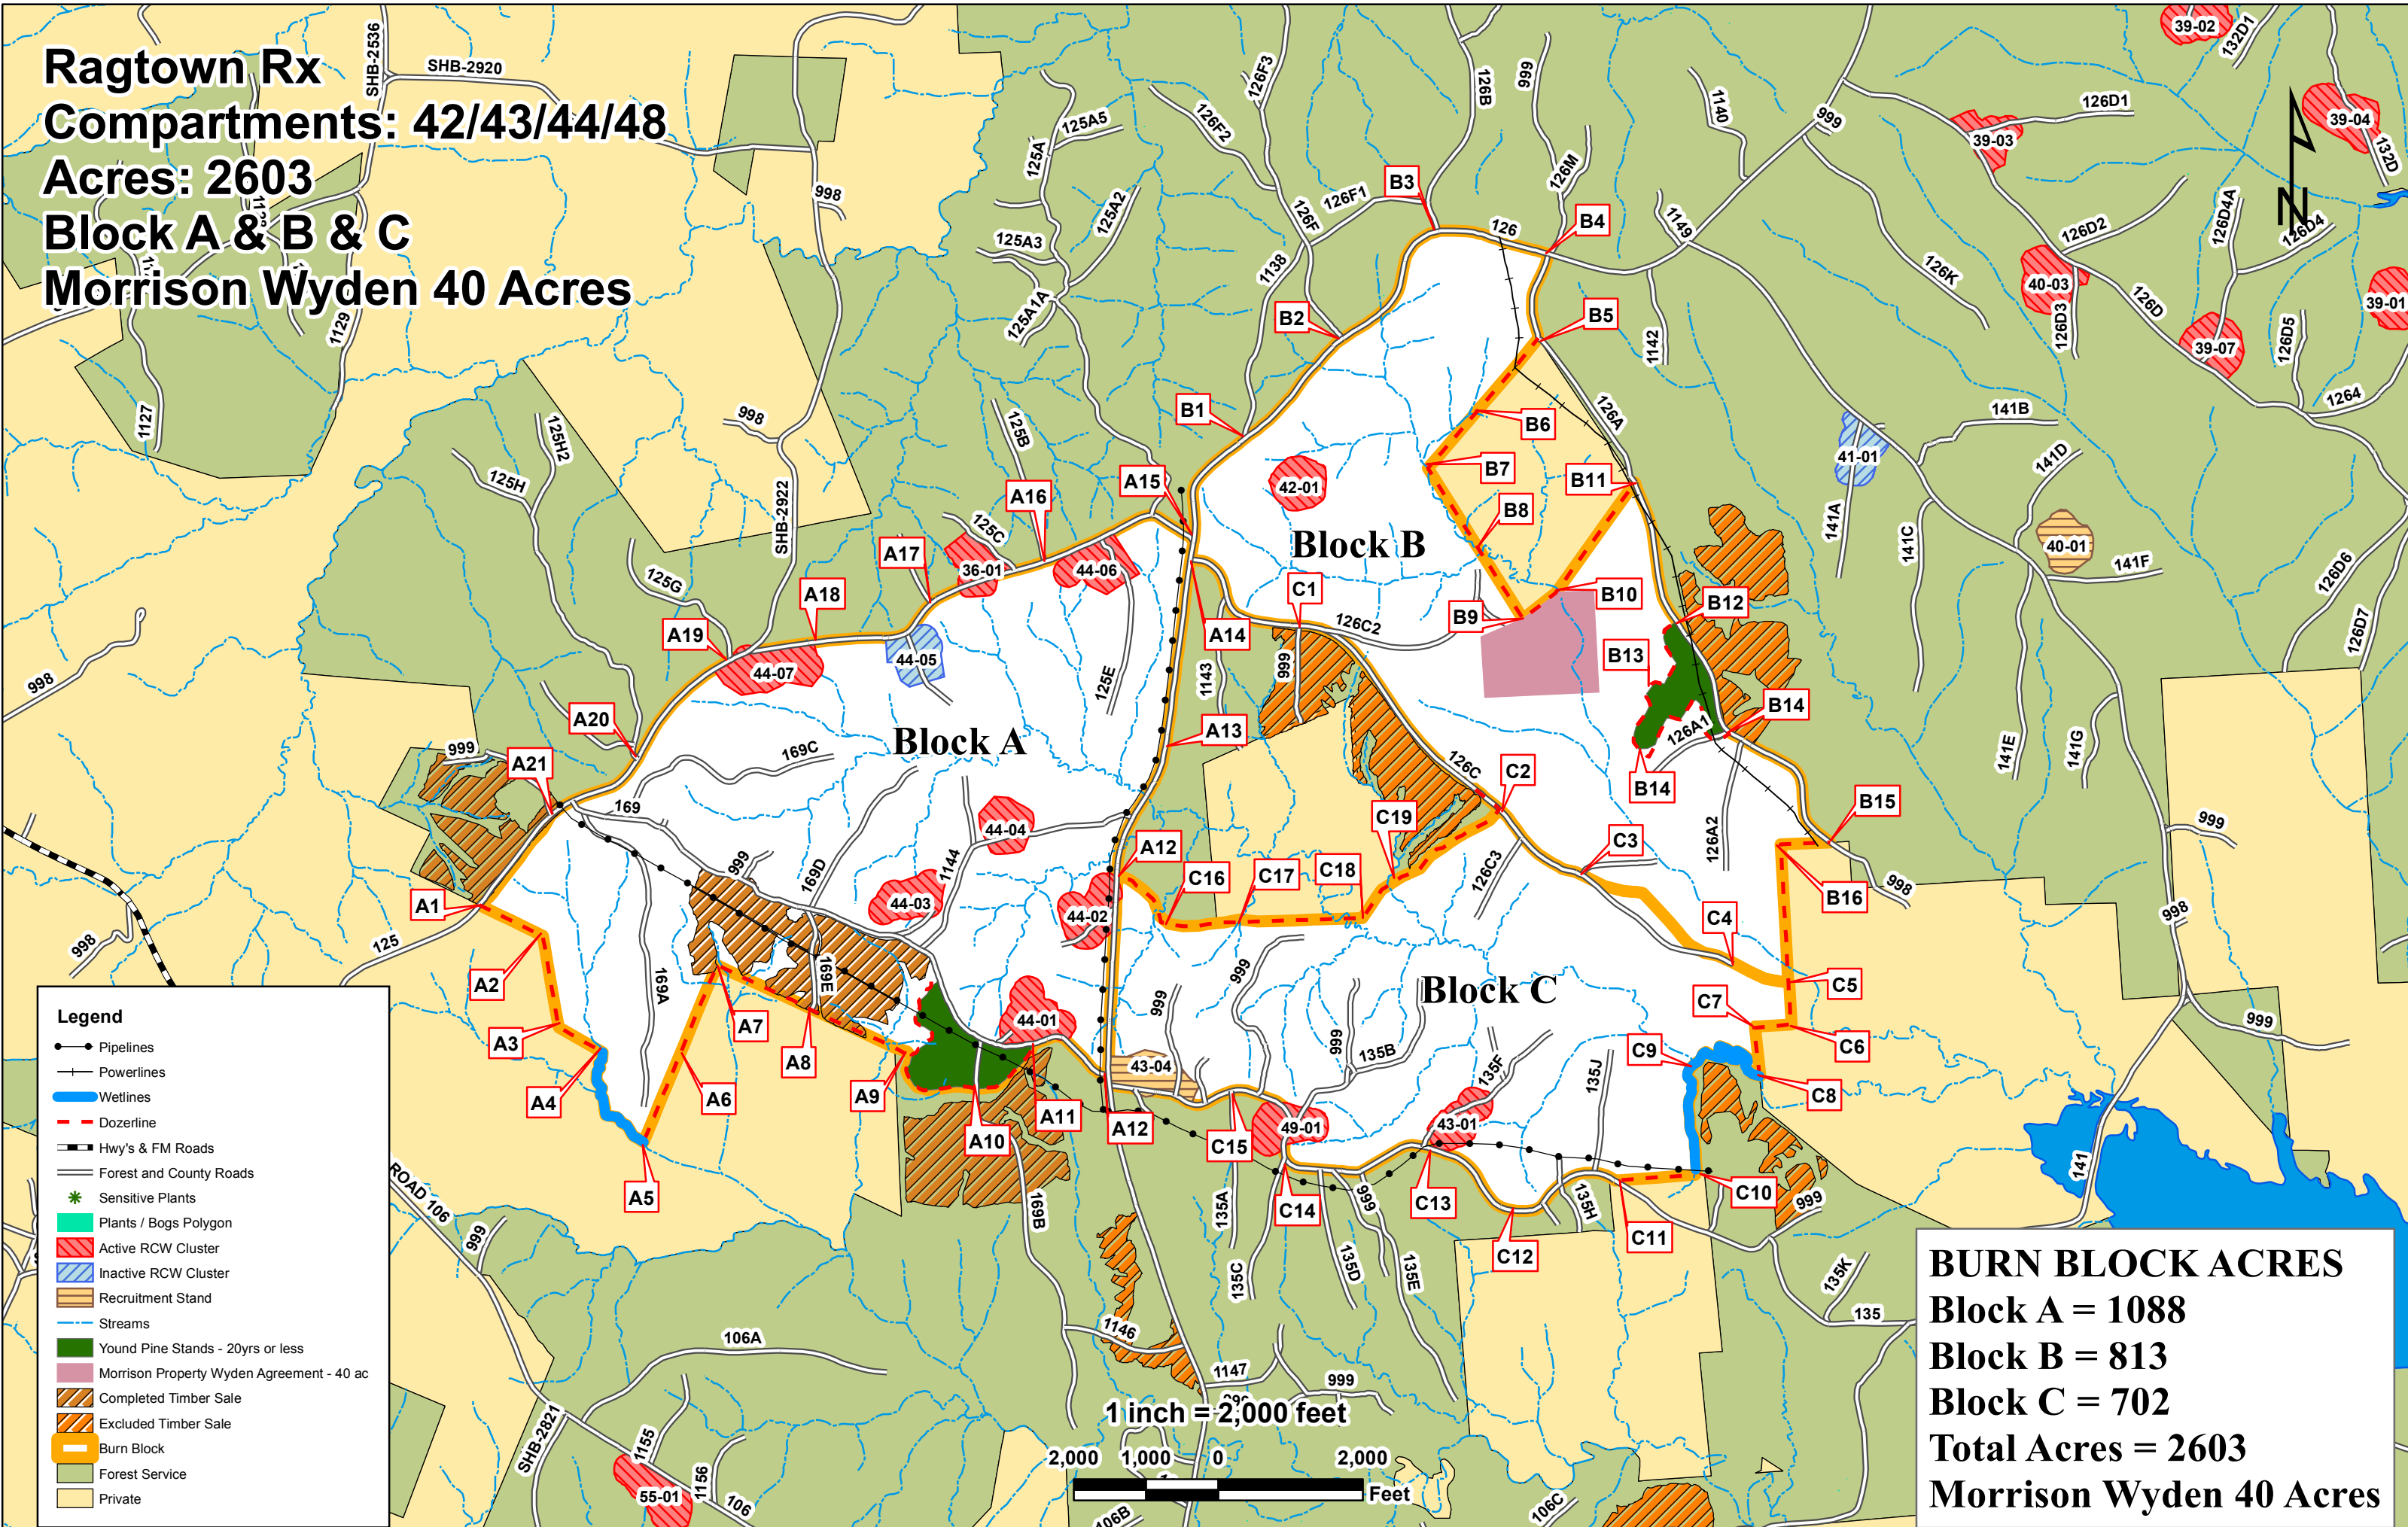

Ragtown Rx
Compartments: 42/43/44/48
Acres: 2603
Block A & B & C
Morrison Wyden 40 Acres

- Legend**
- Pipelines
 - Powerlines
 - Wetlines
 - - - Dozerline
 - Hwy's & FM Roads
 - Forest and County Roads
 - * Sensitive Plants
 - Plants / Bogs Polygon
 - Active RCW Cluster
 - Inactive RCW Cluster
 - Recruitment Stand
 - Streams
 - Young Pine Stands - 20yrs or less
 - Morrison Property Wyden Agreement - 40 ac
 - Completed Timber Sale
 - Excluded Timber Sale
 - Burn Block
 - Forest Service
 - Private

BURN BLOCK ACRES
Block A = 1088
Block B = 813
Block C = 702
Total Acres = 2603
Morrison Wyden 40 Acres

1 inch = 2,000 feet